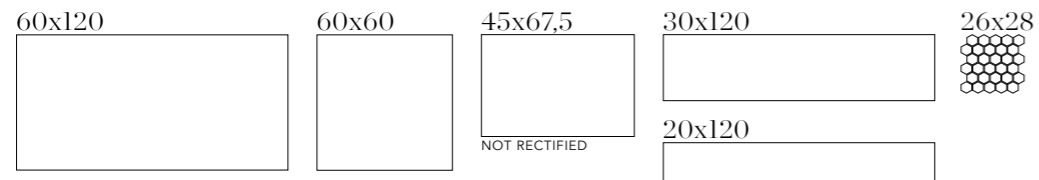

SMOOTH GREY MATT (SS) 60x120 - 157

SMOOTH GREY MATT (SS) 60x60 - 156

SMOOTH GREY MATT (SS) 20x120 - 158

SMOOTH GREY MATT (SS) 30x120 - 158

SMOOTH GREY MATT (SS) 45x67,5 - 130

SIZE OPTIONS:

NOTES:

- 45x67,5 ONLY AVAILABLE IN BEIGE, WHITE & GREY
- AVAILABLE IN LAPPATO FINISHING, ASK FOR CONDITIONS
- SPECIAL PIECES AVAILABLE: STEP, CORNER, TREAD, RAIL & SKIRTING. PAGE 72