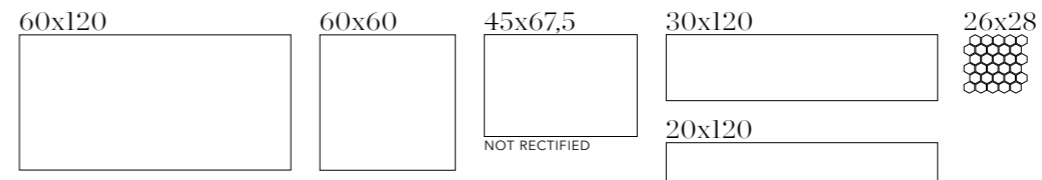

SIZE OPTIONS:

NOTES:

- 45x67,5 ONLY AVAILABLE IN BEIGE, WHITE & GREY
- AVAILABLE IN LAPPATO FINISHING, ASK FOR CONDITIONS
- SPECIAL PIECES AVAILABLE: STEP, CORNER, TREAD, RAIL & SKIRTING. PAGE 72

- 45x67,5 SOLO DISPONIBLE EN BEIGE, WHITE & GREY
- DISPONIBLE EN ACABADO LAPPATO, PREGUNTAR CONDICIONES
- PIEZAS ESPECIALES DISPONIBLES: PELDAÑOS Y RODAPIÉS. PÁGINA 72